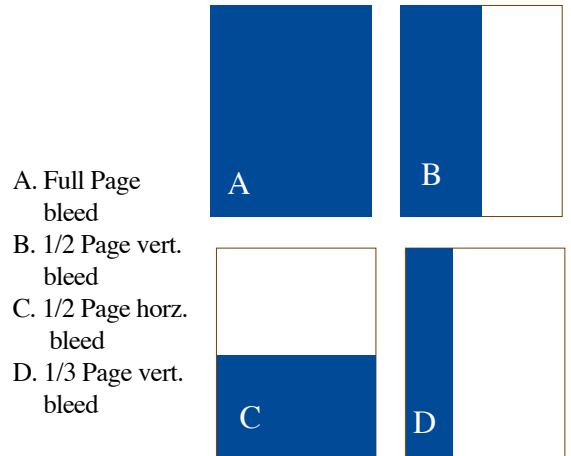

Advertising Specs

Magazine trim Size - 8.25 x 10.8125 inches

Printed offset, CMYK, 150 line (300 dpi)

Standard Ad Sizes (Non-bleed)

- Full Page..... 7.4" x 10"
- Third Page.....2.25" x 10"
- Half Page, horizontal.....7.4" x 4.875"
- Half Page, vertical.....3.70" x 9.875"
- Quarter Page.....3.55" x 4.85"
- Half Page, island..... 4.75" x 7.4"

- A. Full Page.
- B. 1/3 Page
- C. 1/4 Page
- D. 1/2 Page horz.
- E. 1/2 Page vert.
- F. 1/2 Page island

Standard Ad Sizes (Bleed)

Bleeds trim 1/8" (0.125) on all bleed sides

Keep live images & text 1/4" (0.25") inside all trim areas

- Full Page (including bleed)..... 8.5" x 11.062"
- Trim size is 8.25" x 10.8125" - max live area is 7.75" x 10.3125"
- Half Page, vert. (including bleed).....4.125" x 11.062"
- Trim is 0.125 on top, bottom, & one side
- Half Page, horz. (including bleed).....8.5" x 5.40"
- Trim is 0.125 on both sides & top or bottom
- Third Page vert. (including bleed).....2.85" x 11.062"
- Trim is 0.125 on top, bottom & one side